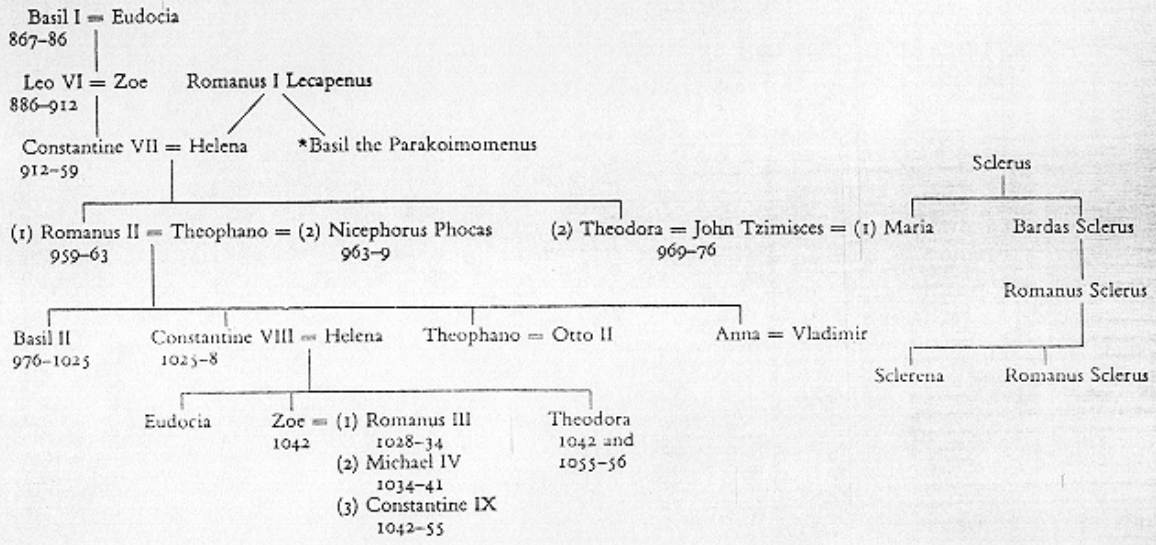

## The Macedonian Dynasty

---

Miniature of Basil II from his Psalter made in Constantinople between 1017 and 1025. The Prostrate figures in the background represent conquered Bulgarians

THE MACEDONIAN HOUSE

\* Basil was an illegitimate son of Romanus Lecapenus.