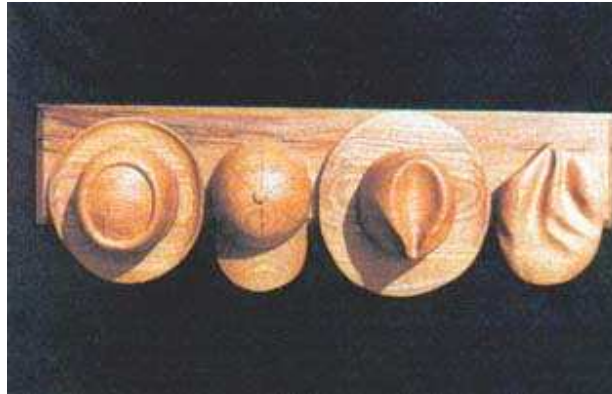

Ched Djordjievski Sculpture

All photo's represent Mr. Djordjievski's wooden scultures.

The artist can be contacted at:

Ched Djordjievski

*5041 Elks Rd
Las Cruces, NM 88005
tel 505 523 7647*

or e-mail to: chedo@juno.com